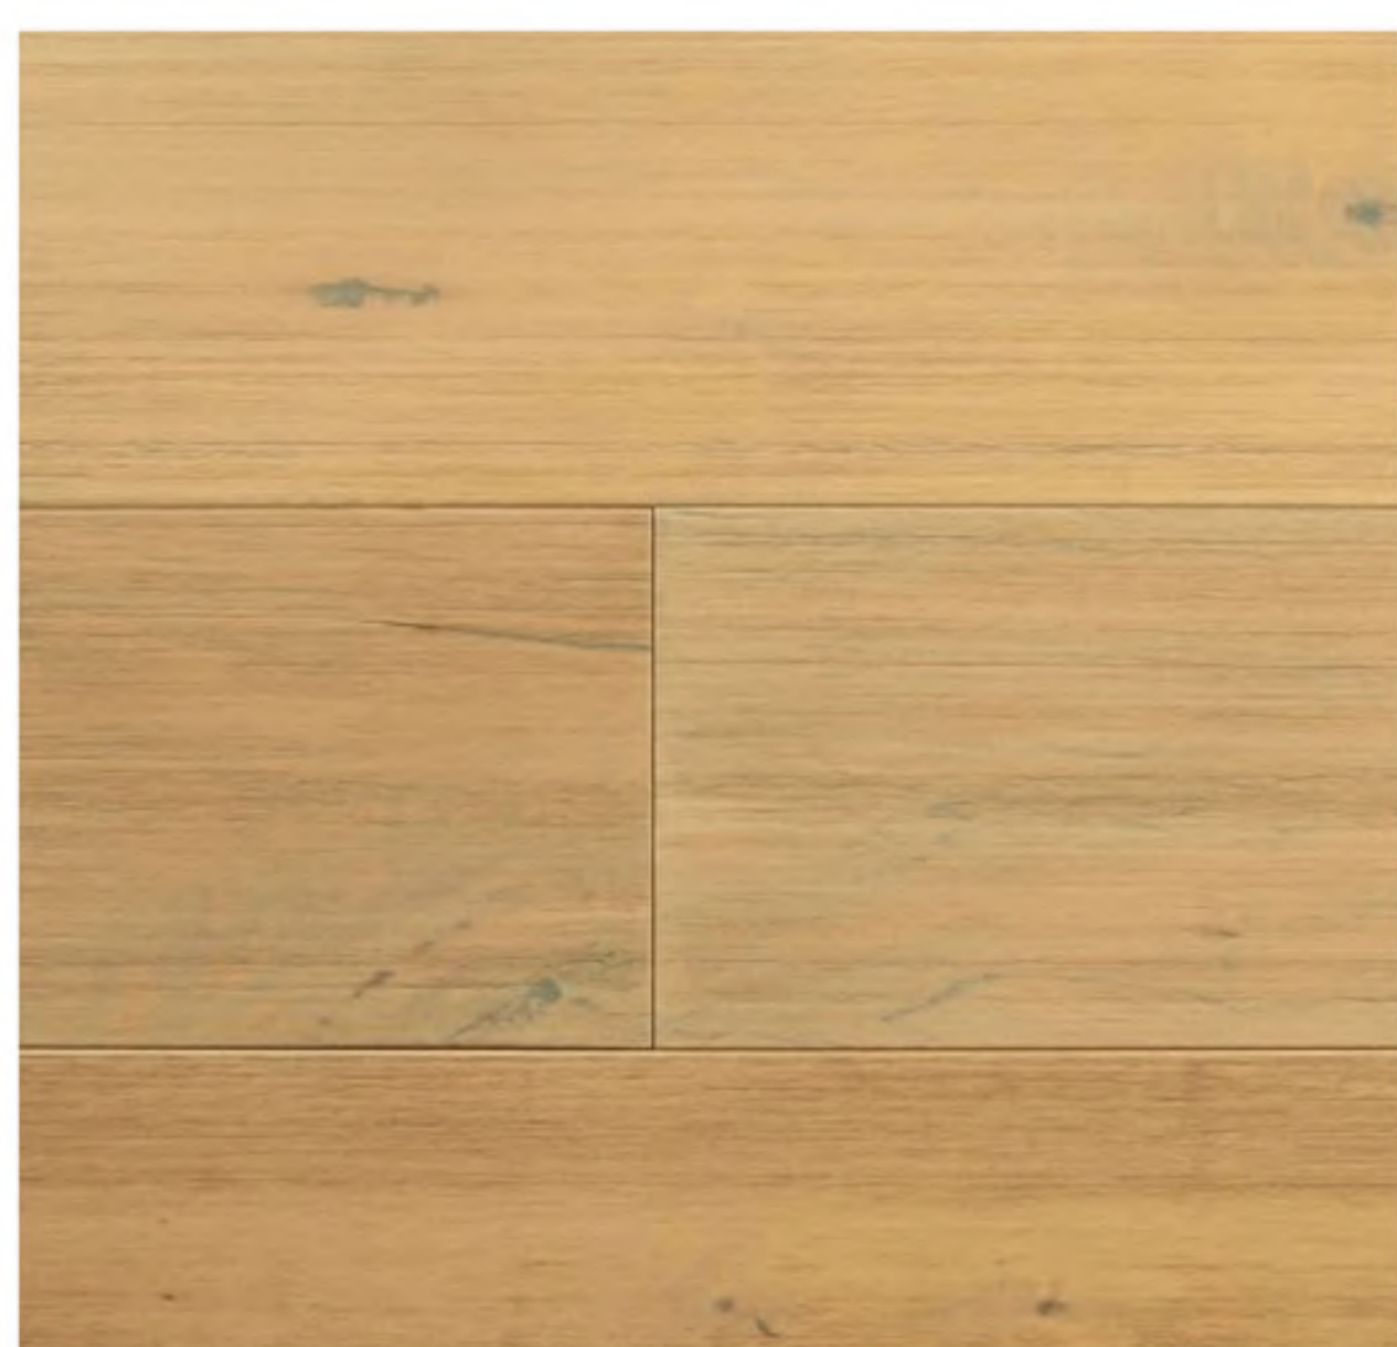

Texas Traditions | Karuna Collection

Hickory

Size: 1/2" x 7-1/2" x 6' RL (2mm)
Finish: Glossy
Texture: Hand Scraped, Glossy
Packaging: 22.85 sq.ft./ctn 60 ctns/plt

Maple

Size: 1/2" x 7-1/2" x 7' RL (2mm)
Texture: 3D Distress
Packaging: 34.36 sq.ft./ctn 45 ctns/plt

Maple

Size: 1/2" x 7-1/2" x 6' RL (2mm)
Texture: Soft Scrape
Packaging: 22.85 sq.ft./ctn 60 ctns/plt

25 Yr. Residential Warranty

MEILE

COLOR DISCLAIMER

Color rectangles are meant to be a representation of a color group and do not represent the true color of the product.

*All specifications and offerings subject to change without notice.