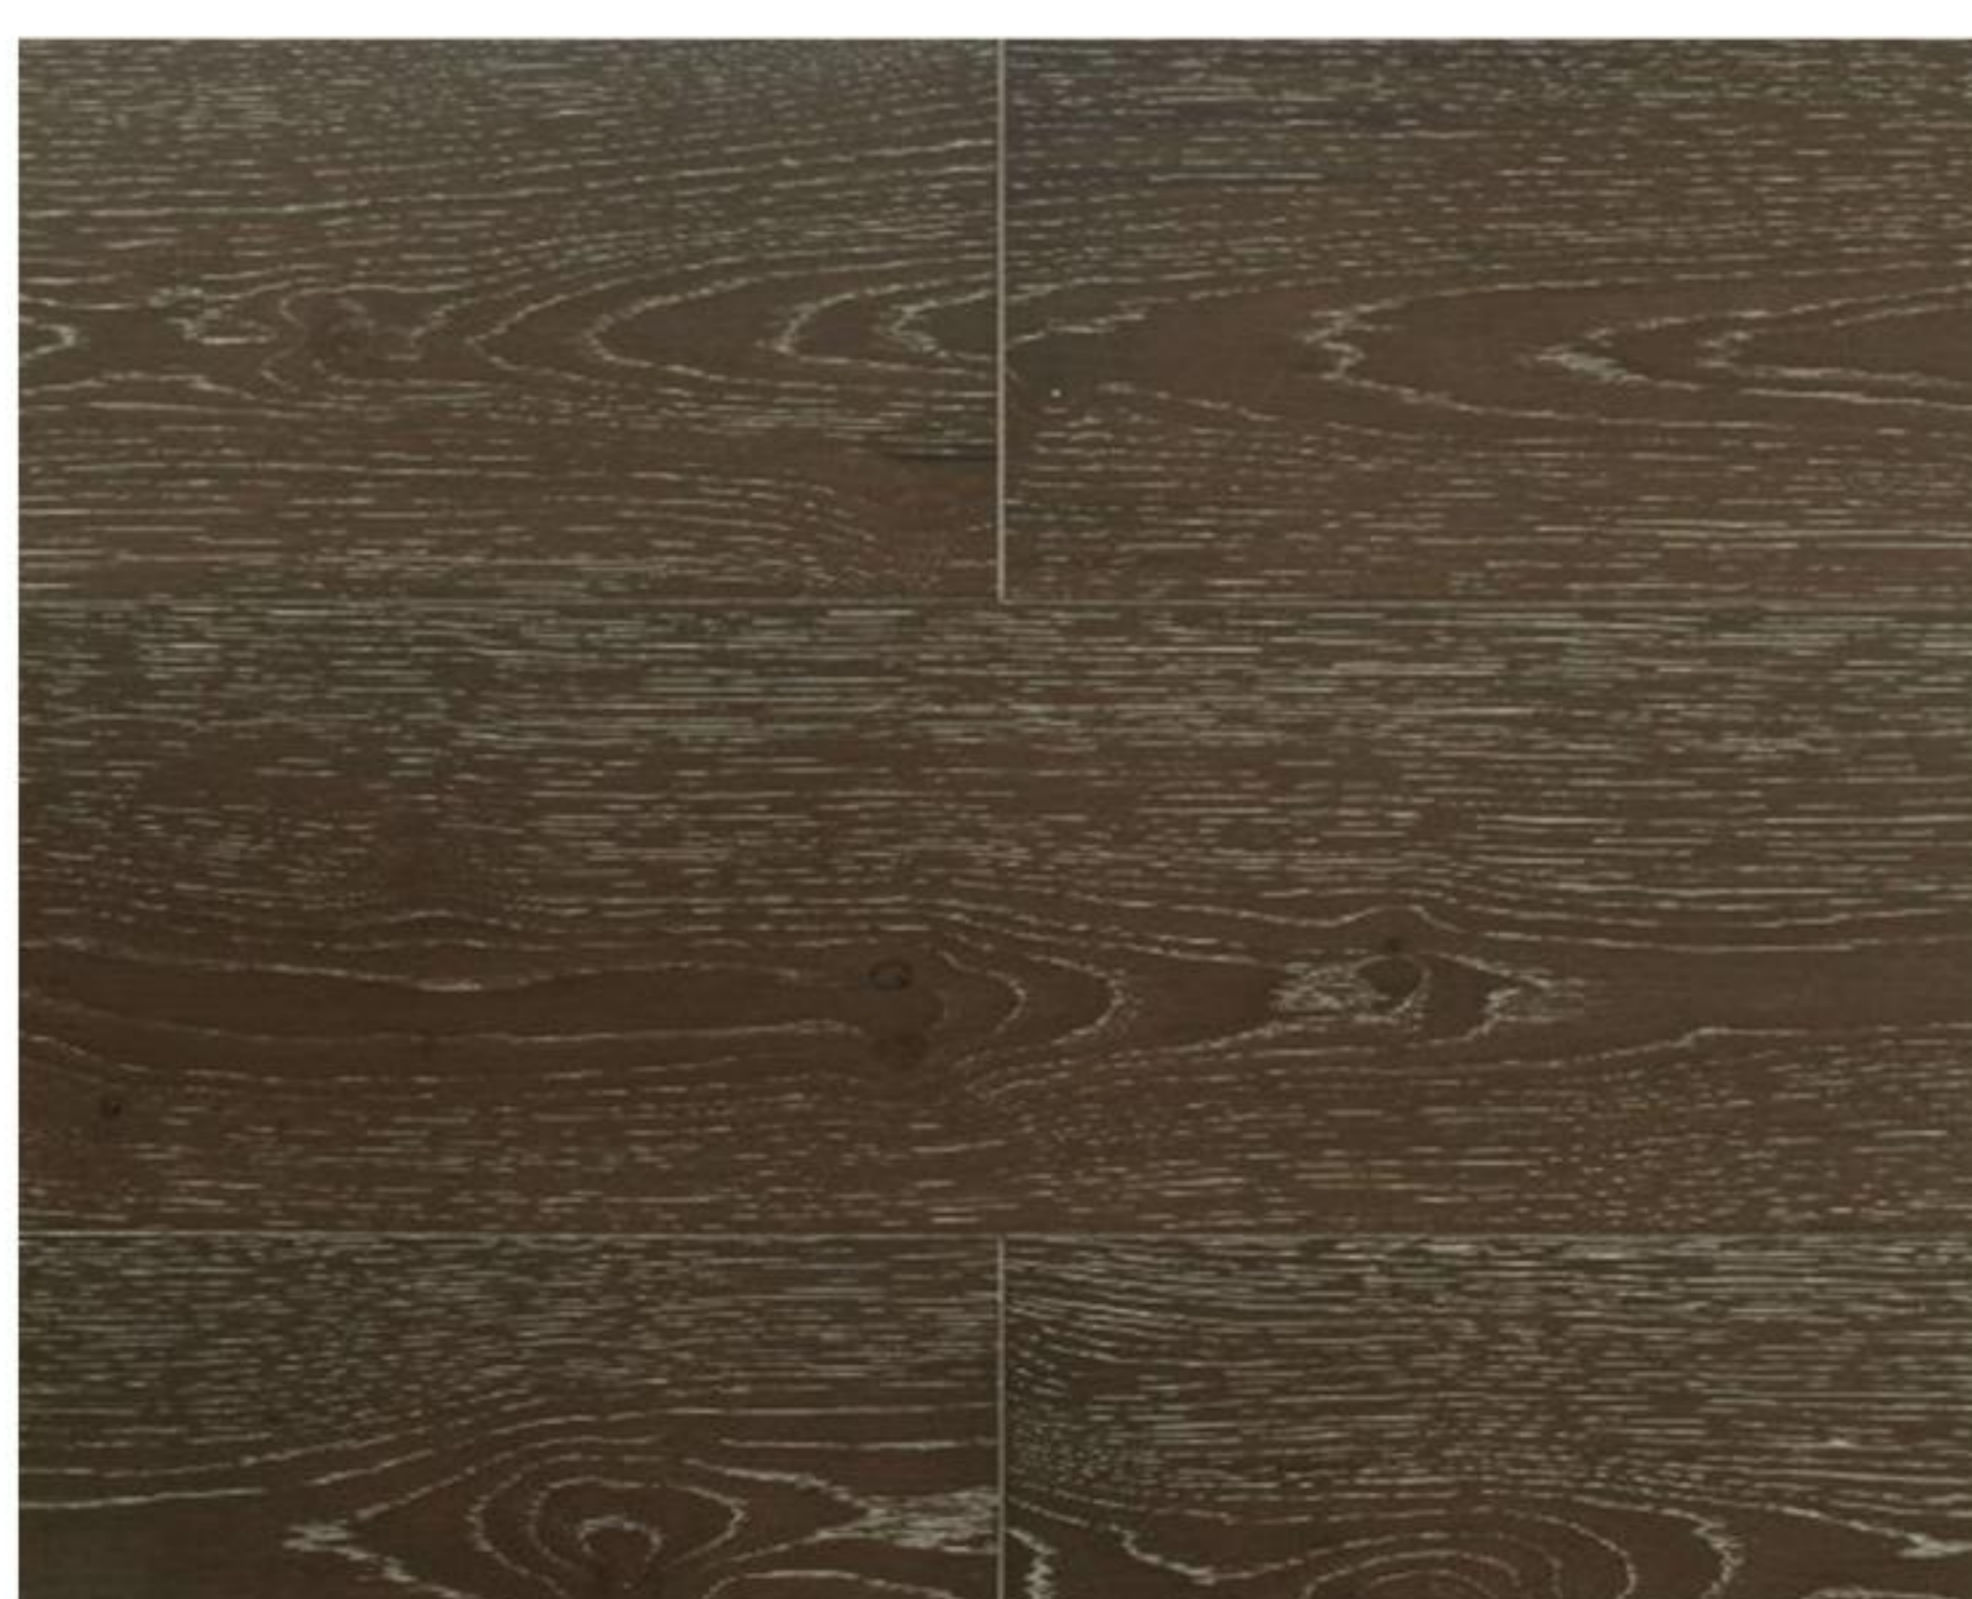

Texas Traditions | Karuna Collection

Product Specifications

Construction	T&G Engineered	Edge	4-sided Rolled Bevel	Maintenance	Dry mop or vacuum floor. NEVER DAMP MOP.
Grade	ABCD (medium character) Maple with black filled cracks and small knots	Certifications	Floor Score Certified CARB II Compliant		
Wear layer	2mm	Warranty	25 Year Limited Residential		
Finish	Satin, Aluminum Oxide	Installation	Glue down, nail down or float		

Oak

Size: 1/2" x 7-1/2" x 6' RL (2mm) **Texture:** Light Brushed **Packaging:** 22.85 sq.ft./ctn 60 ctns/plt

CINTA

LASKA

UPENDO

COLOR DISCLAIMER

Color rectangles are meant to be a representation of a color group and do not represent the true color of the product.