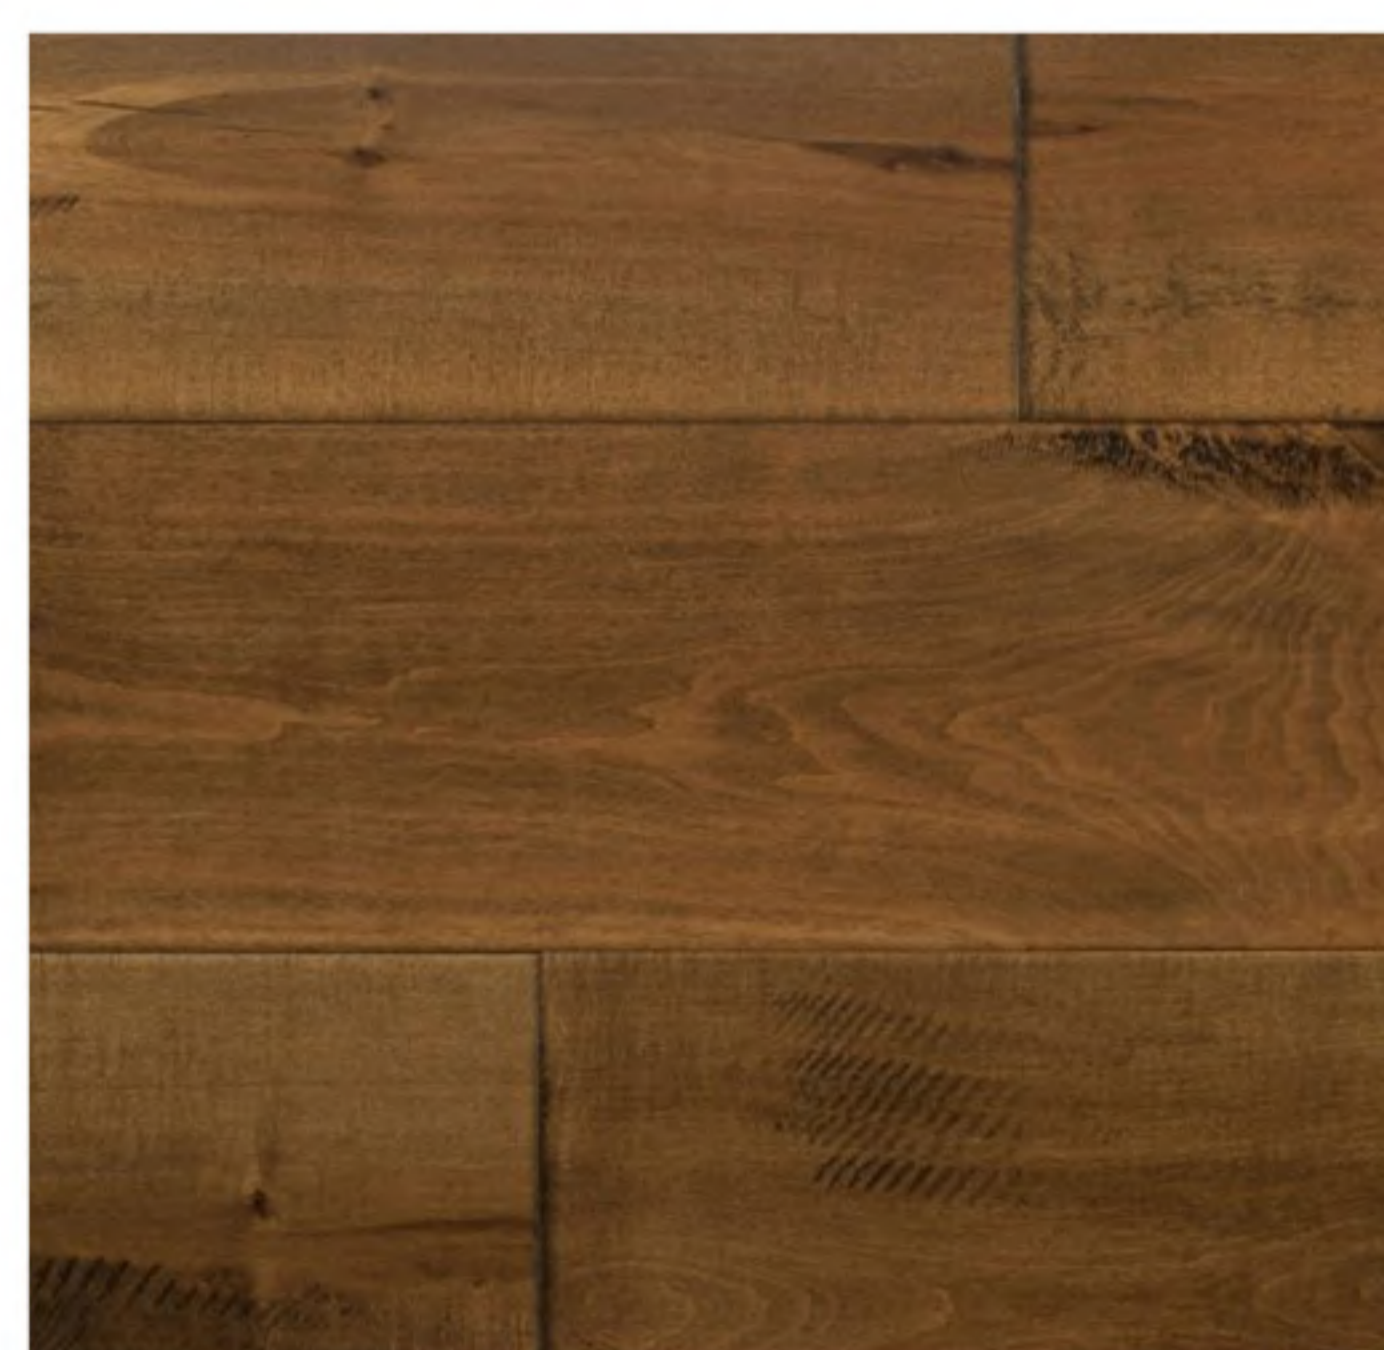

Texas Traditions | Karuna Collection

Hickory

Size: 1/2" x 7-1/2" x 6' RL (2mm)
Finish: Glossy
Texture: Hand Scraped, Glossy
Packaging: 22.85 sq.ft./ctn 60 ctns/plt

Maple

Size: 1/2" x 7-1/2" x 7' RL (2mm)
Texture: 3D Distress
Packaging: 34.36 sq.ft./ctn 45 ctns/plt

Maple

Size: 1/2" x 7-1/2" x 6' RL (2mm)
Texture: Soft Scrape
Packaging: 22.85 sq.ft./ctn 60 ctns/plt

25 Yr. Residential Warranty

PRITI

COLOR DISCLAIMER

Color rectangles are meant to be a representation of a color group and do not represent the true color of the product.

*All specifications and offerings subject to change without notice.