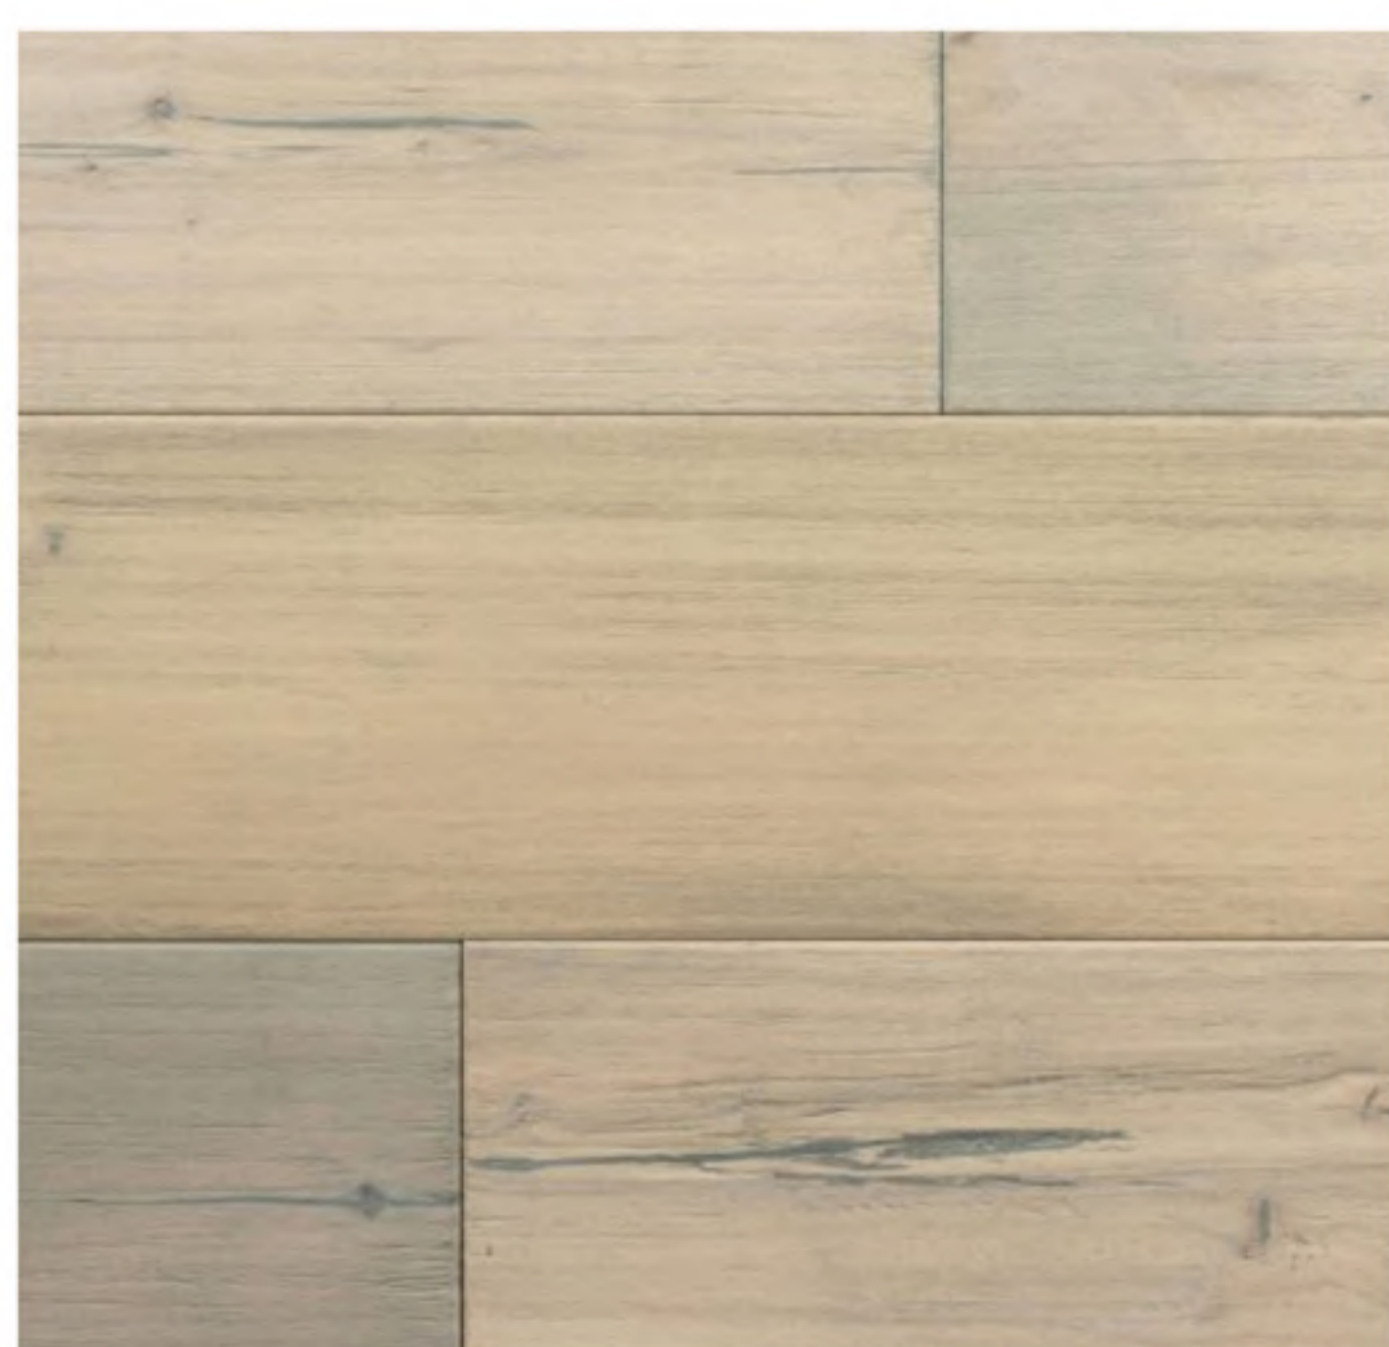

Texas Traditions | Karuna Collection

Hickory

Size: 1/2" x 7-1/2" x 6' RL (2mm)
Finish: Glossy
Texture: Hand Scraped, Glossy
Packaging: 22.85 sq.ft./ctn 60 ctns/plt

Maple

Size: 1/2" x 7-1/2" x 7' RL (2mm)
Texture: 3D Distress
Packaging: 34.36 sq.ft./ctn 45 ctns/plt

Maple

Size: 1/2" x 7-1/2" x 6' RL (2mm)
Texture: Soft Scrape
Packaging: 22.85 sq.ft./ctn 60 ctns/plt

25 Yr. Residential Warranty

AMARE

COLOR DISCLAIMER

Color rectangles are meant to be a representation of a color group and do not represent the true color of the product.

*All specifications and offerings subject to change without notice.