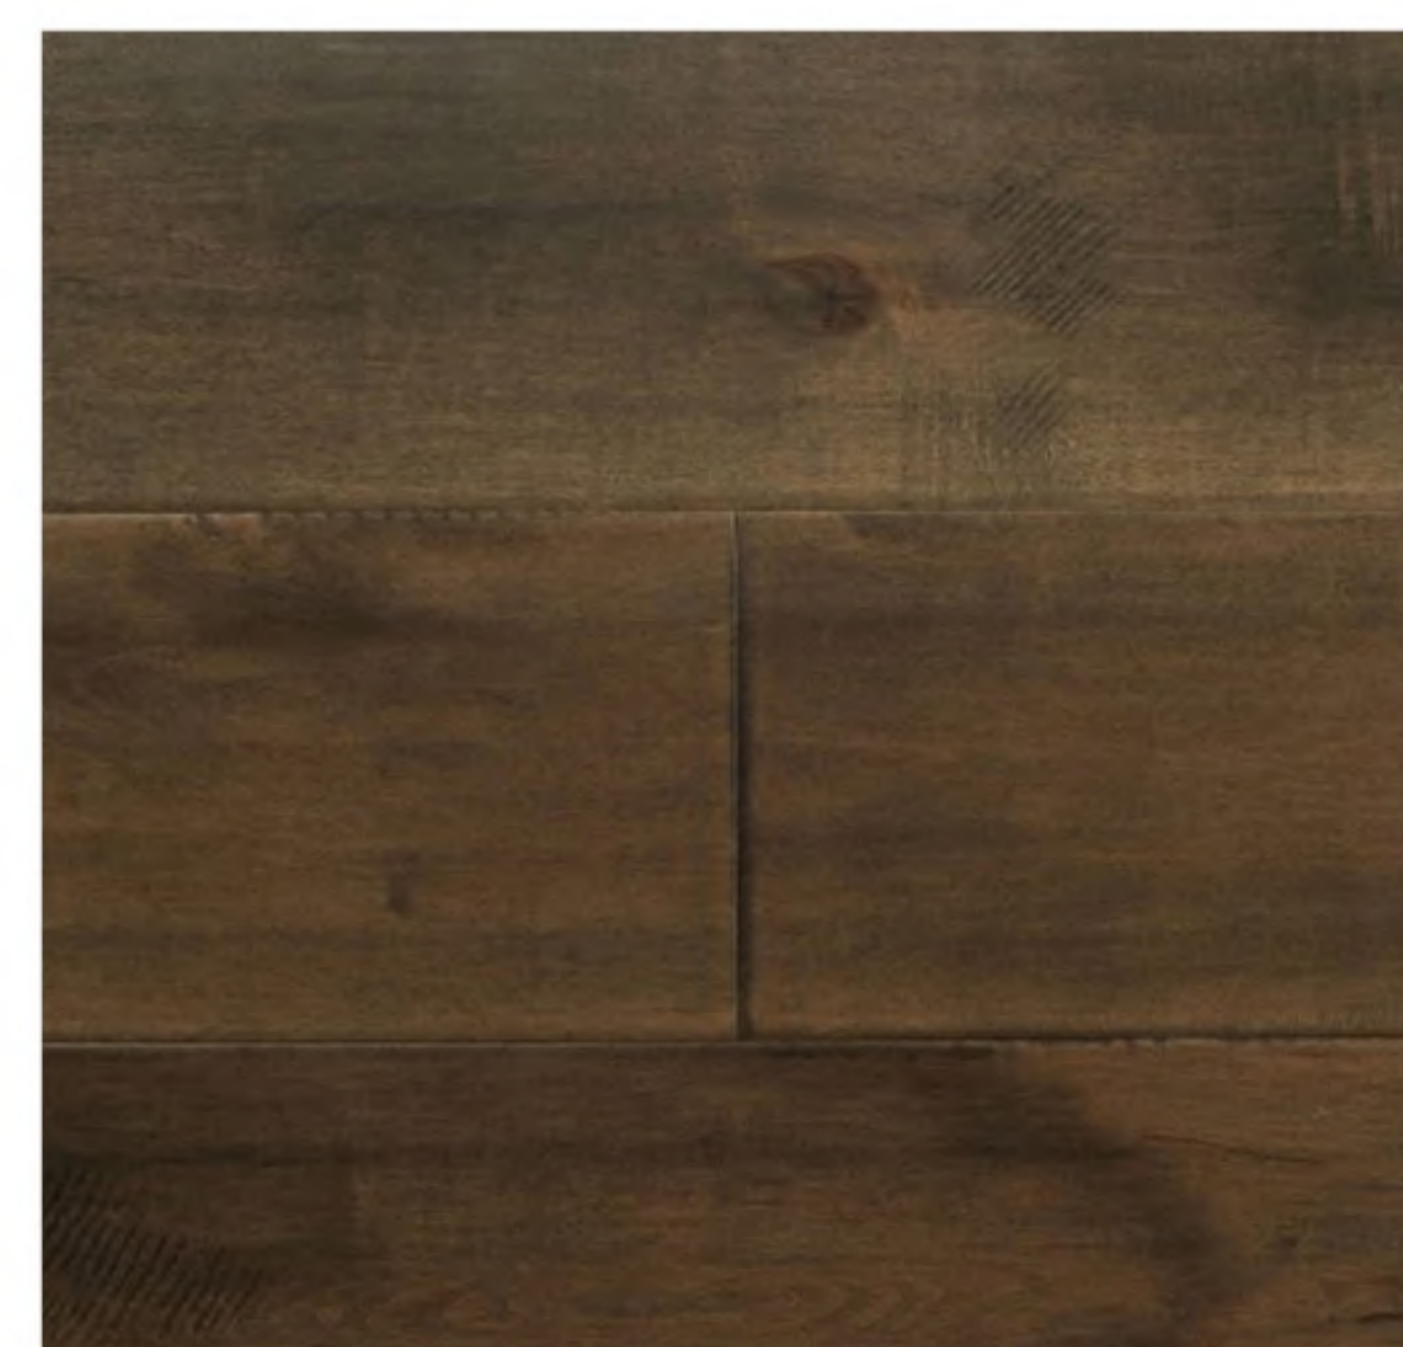

Texas Traditions | Karuna Collection

Hickory

Size: 1/2" x 7-1/2" x 6' RL (2mm)
Finish: Glossy
Texture: Hand Scraped, Glossy
Packaging: 22.85 sq.ft./ctn 60 ctns/plt

Maple

Size: 1/2" x 7-1/2" x 7' RL (2mm)
Texture: 3D Distress
Packaging: 34.36 sq.ft./ctn 45 ctns/plt

Maple

Size: 1/2" x 7-1/2" x 6' RL (2mm)
Texture: Soft Scrape
Packaging: 22.85 sq.ft./ctn 60 ctns/plt

25 Yr. Residential Warranty

PHILEO

COLOR DISCLAIMER

Color rectangles are meant to be a representation of a color group and do not represent the true color of the product.

*All specifications and offerings subject to change without notice.