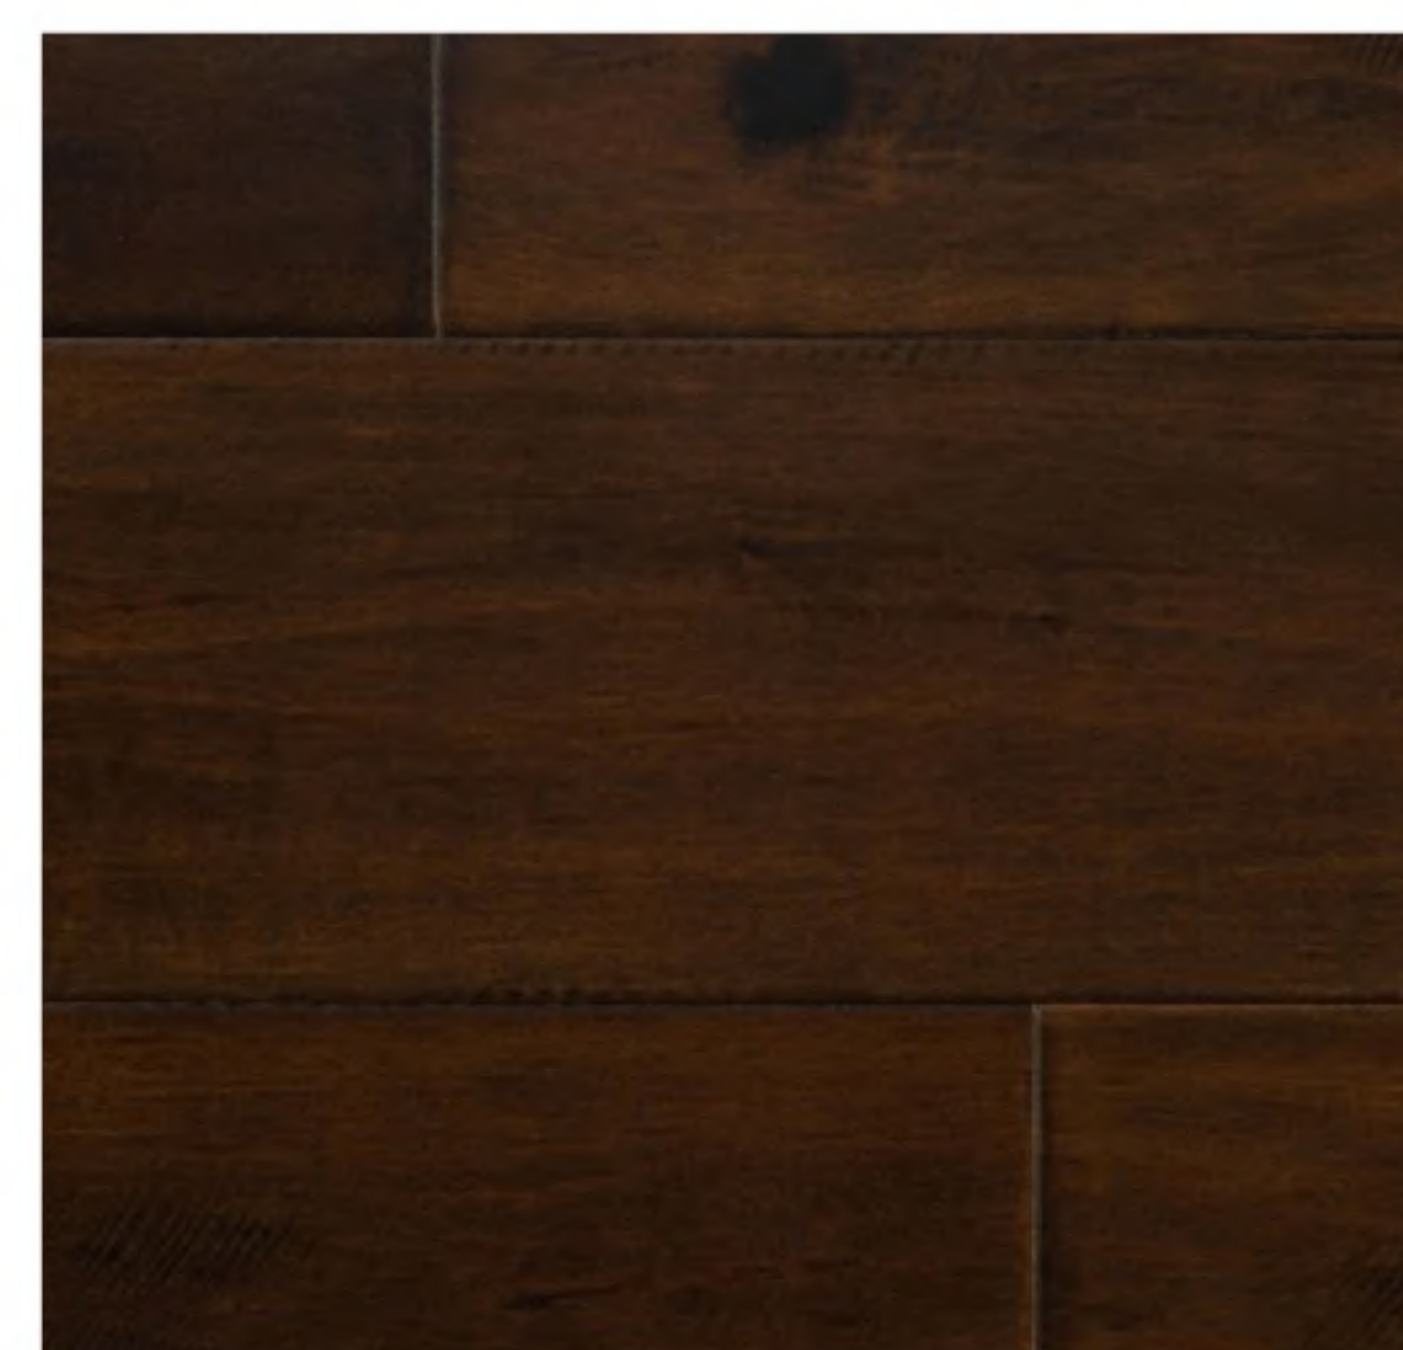

RUMI

COLOR DISCLAIMER

Color rectangles are meant to be a representation of a color group and do not represent the true color of the product.

*All specifications and offerings subject to change without notice.