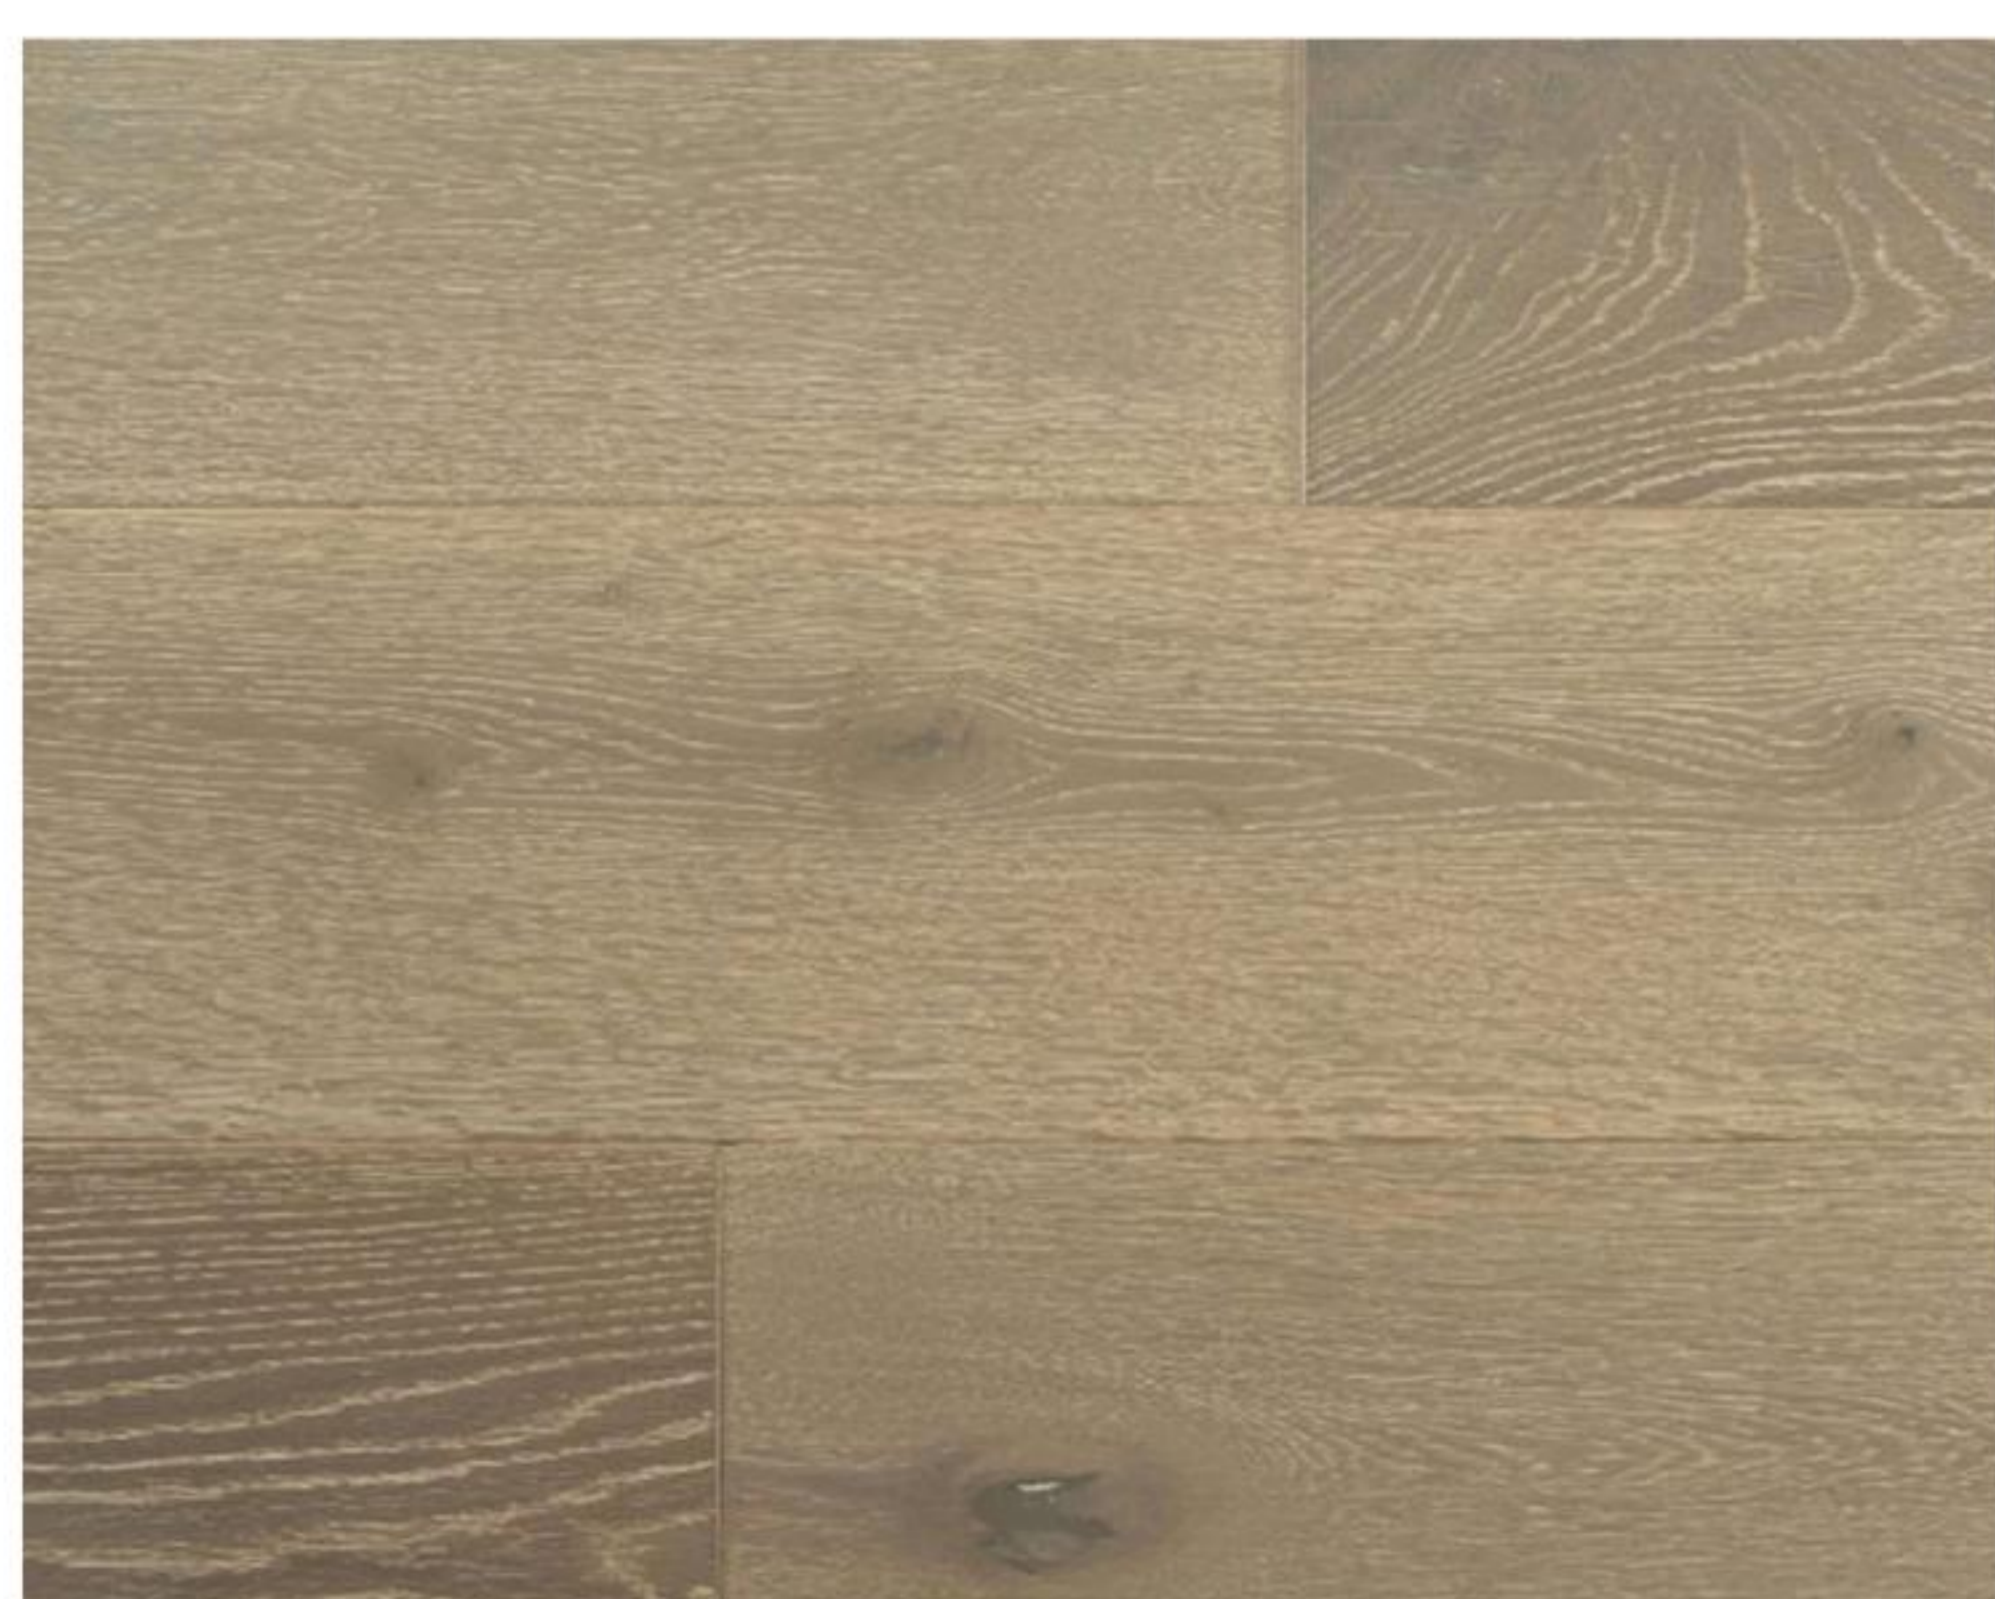

Texas Traditions | Karuna Collection

Product Specifications

Construction	T&G Engineered	Edge	4-sided Rolled Bevel	Maintenance	Dry mop or vacuum floor. NEVER DAMP MOP.
Grade	ABCD (medium character) Maple with black filled cracks and small knots	Certifications	Floor Score Certified CARB II Compliant		
Wear layer	2mm	Warranty	25 Year Limited Residential		
Finish	Satin, Aluminum Oxide	Installation	Glue down, nail down or float		

Oak

Size: 1/2" x 7-1/2" x 6' RL (2mm) **Texture:** Light Brushed **Packaging:** 22.85 sq.ft./ctn 60 ctns/plt

CINTA

LASKA

UPENDO

COLOR DISCLAIMER

Color rectangles are meant to be a representation of a color group and do not represent the true color of the product.