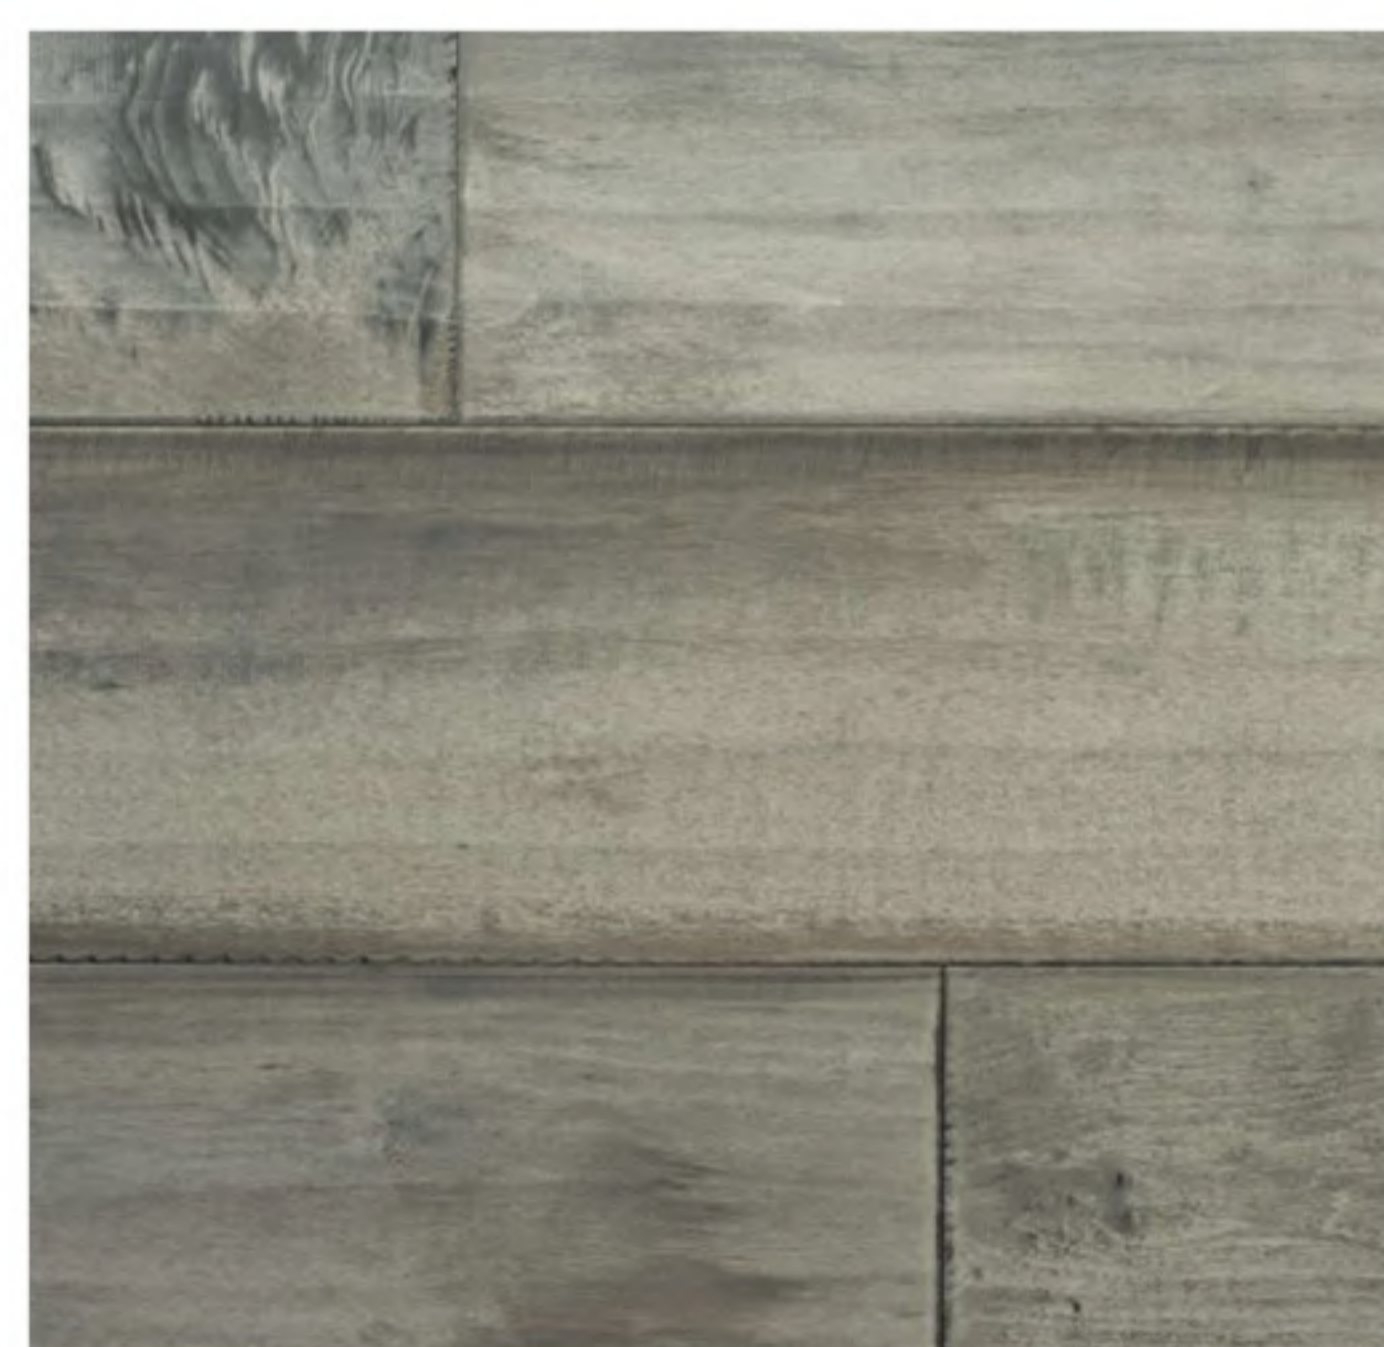

Texas Traditions | Karuna Collection

Hickory

Size: 1/2" x 7-1/2" x 6' RL (2mm)
Finish: Glossy
Texture: Hand Scraped, Glossy
Packaging: 22.85 sq.ft./ctn 60 ctns/plt

Maple

Size: 1/2" x 7-1/2" x 7' RL (2mm)
Texture: 3D Distress
Packaging: 34.36 sq.ft./ctn 45 ctns/plt

Maple

Size: 1/2" x 7-1/2" x 6' RL (2mm)
Texture: Soft Scrape
Packaging: 22.85 sq.ft./ctn 60 ctns/plt

25 Yr. Residential Warranty

ELSKA

COLOR DISCLAIMER

Color rectangles are meant to be a representation of a color group and do not represent the true color of the product.

*All specifications and offerings subject to change without notice.