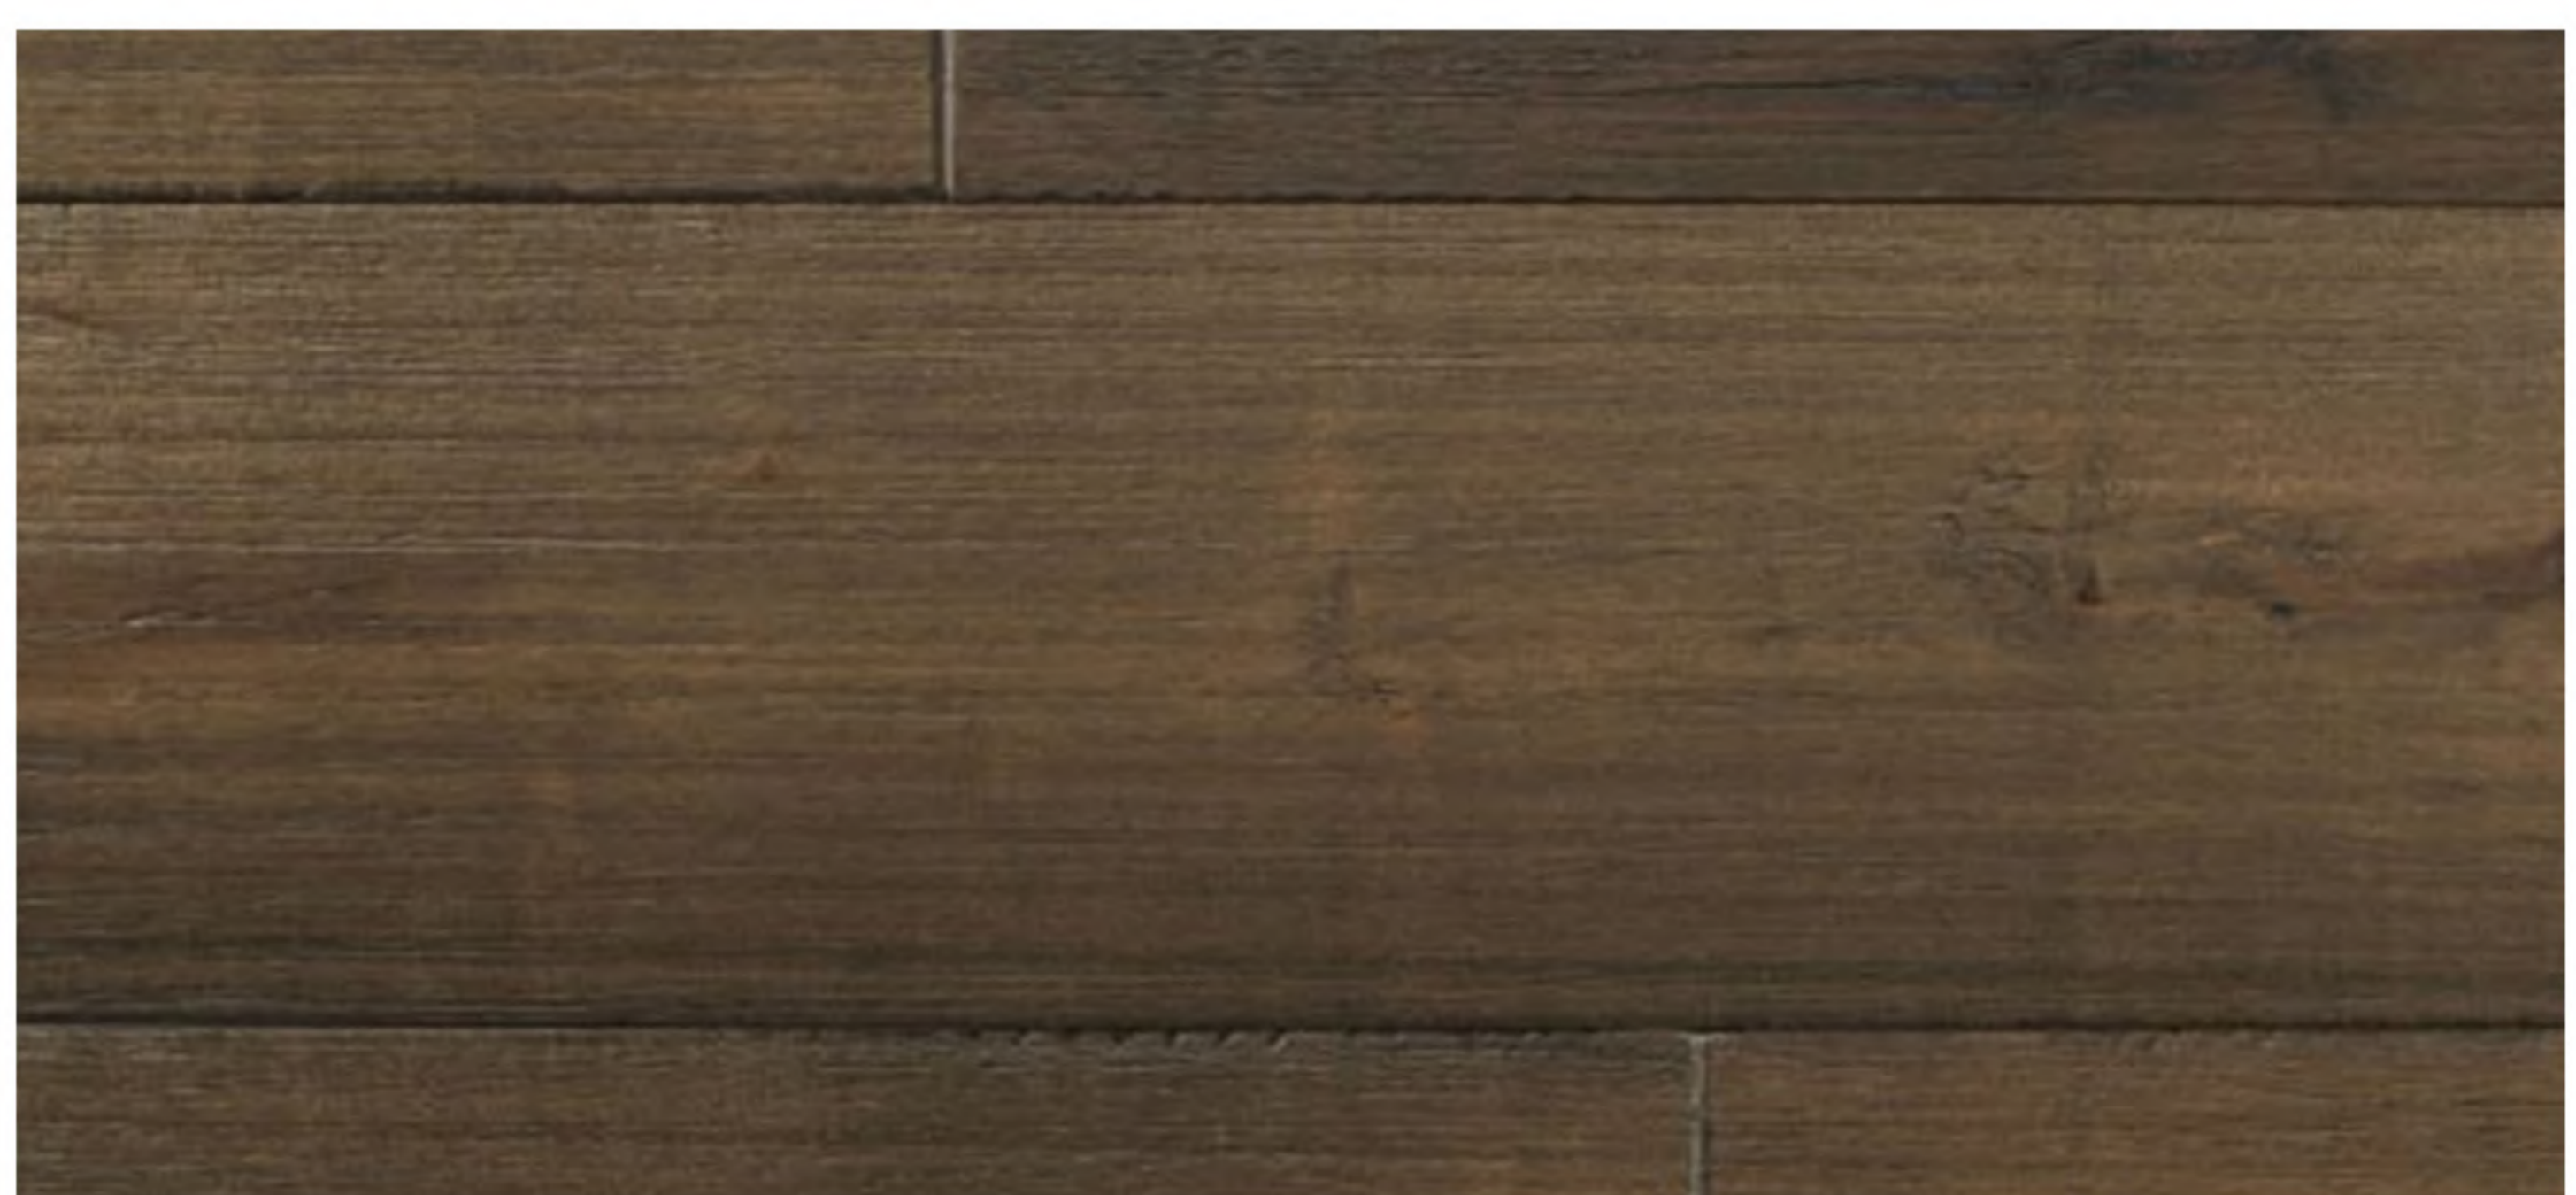

Texas Traditions | Karuna Collection

Hickory

Size: 1/2" x 7-1/2" x 6' RL (2mm)
Finish: Glossy
Texture: Hand Scraped, Glossy
Packaging: 22.85 sq.ft./ctn 60 ctns/plt

Maple

Size: 1/2" x 7-1/2" x 7' RL (2mm)
Texture: 3D Distress
Packaging: 34.36 sq.ft./ctn 45 ctns/plt

Maple

Size: 1/2" x 7-1/2" x 6' RL (2mm)
Texture: Soft Scrape
Packaging: 22.85 sq.ft./ctn 60 ctns/plt

25 Yr. Residential Warranty

RAKKAUS

COLOR DISCLAIMER

Color rectangles are meant to be a representation of a color group and do not represent the true color of the product.

*All specifications and offerings subject to change without notice.