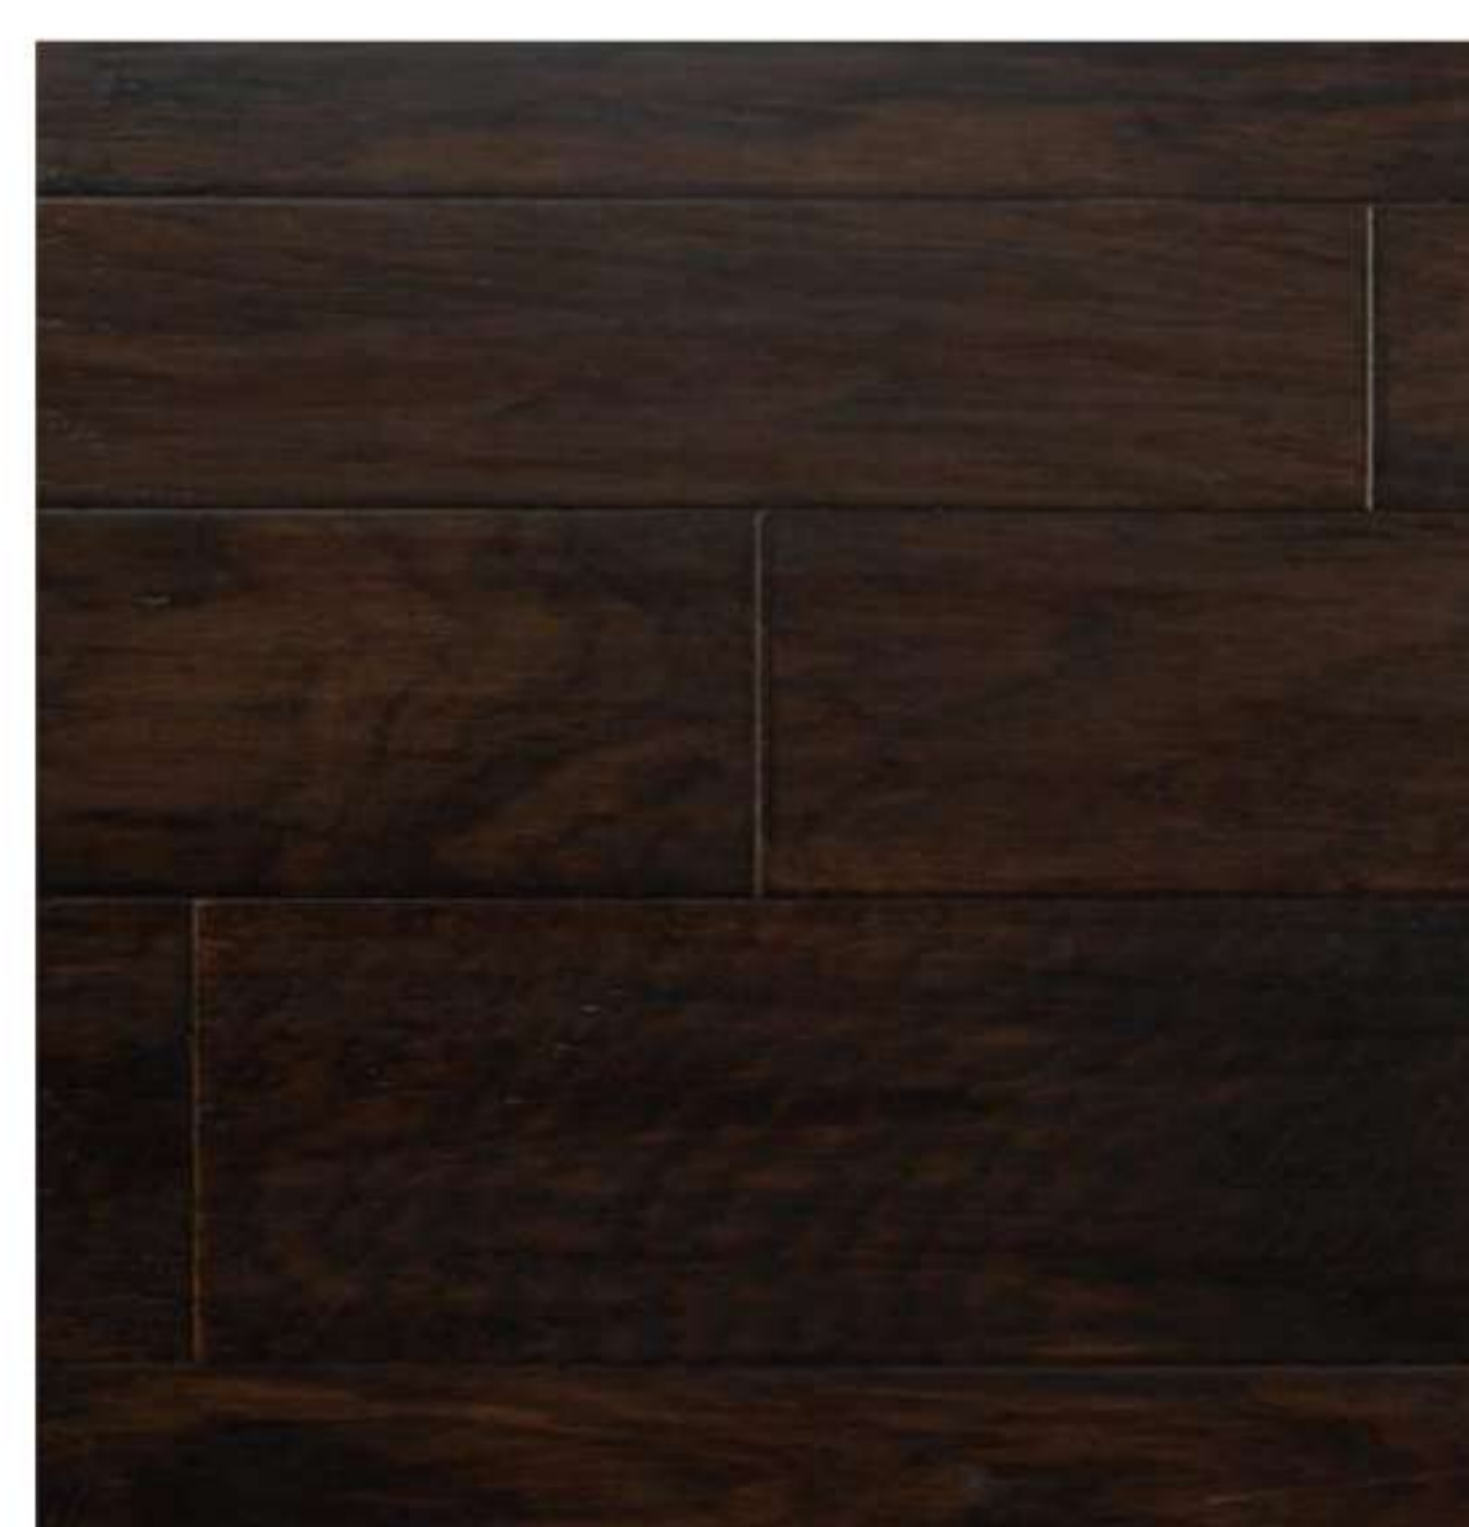

Texas Traditions | West Winds Collection

Product Specifications

Construction Engineered

Wear Layer 3mm

Finish Satin

Warranty 25 Years Limited Residential

Installation Method Glue down, nail or float

Hickory

Size: 3/8"x 4",5",6"x 4' RL (1.5mm) **Texture:** Smooth **Packaging:** 19.68 sq.ft./ctn 60 ctns/plt

ODESSA

COLOR DISCLAIMER

Color rectangles are meant to be a representation of a color group and do not represent the true color of the product.

*All specifications and offerings subject to change without notice.