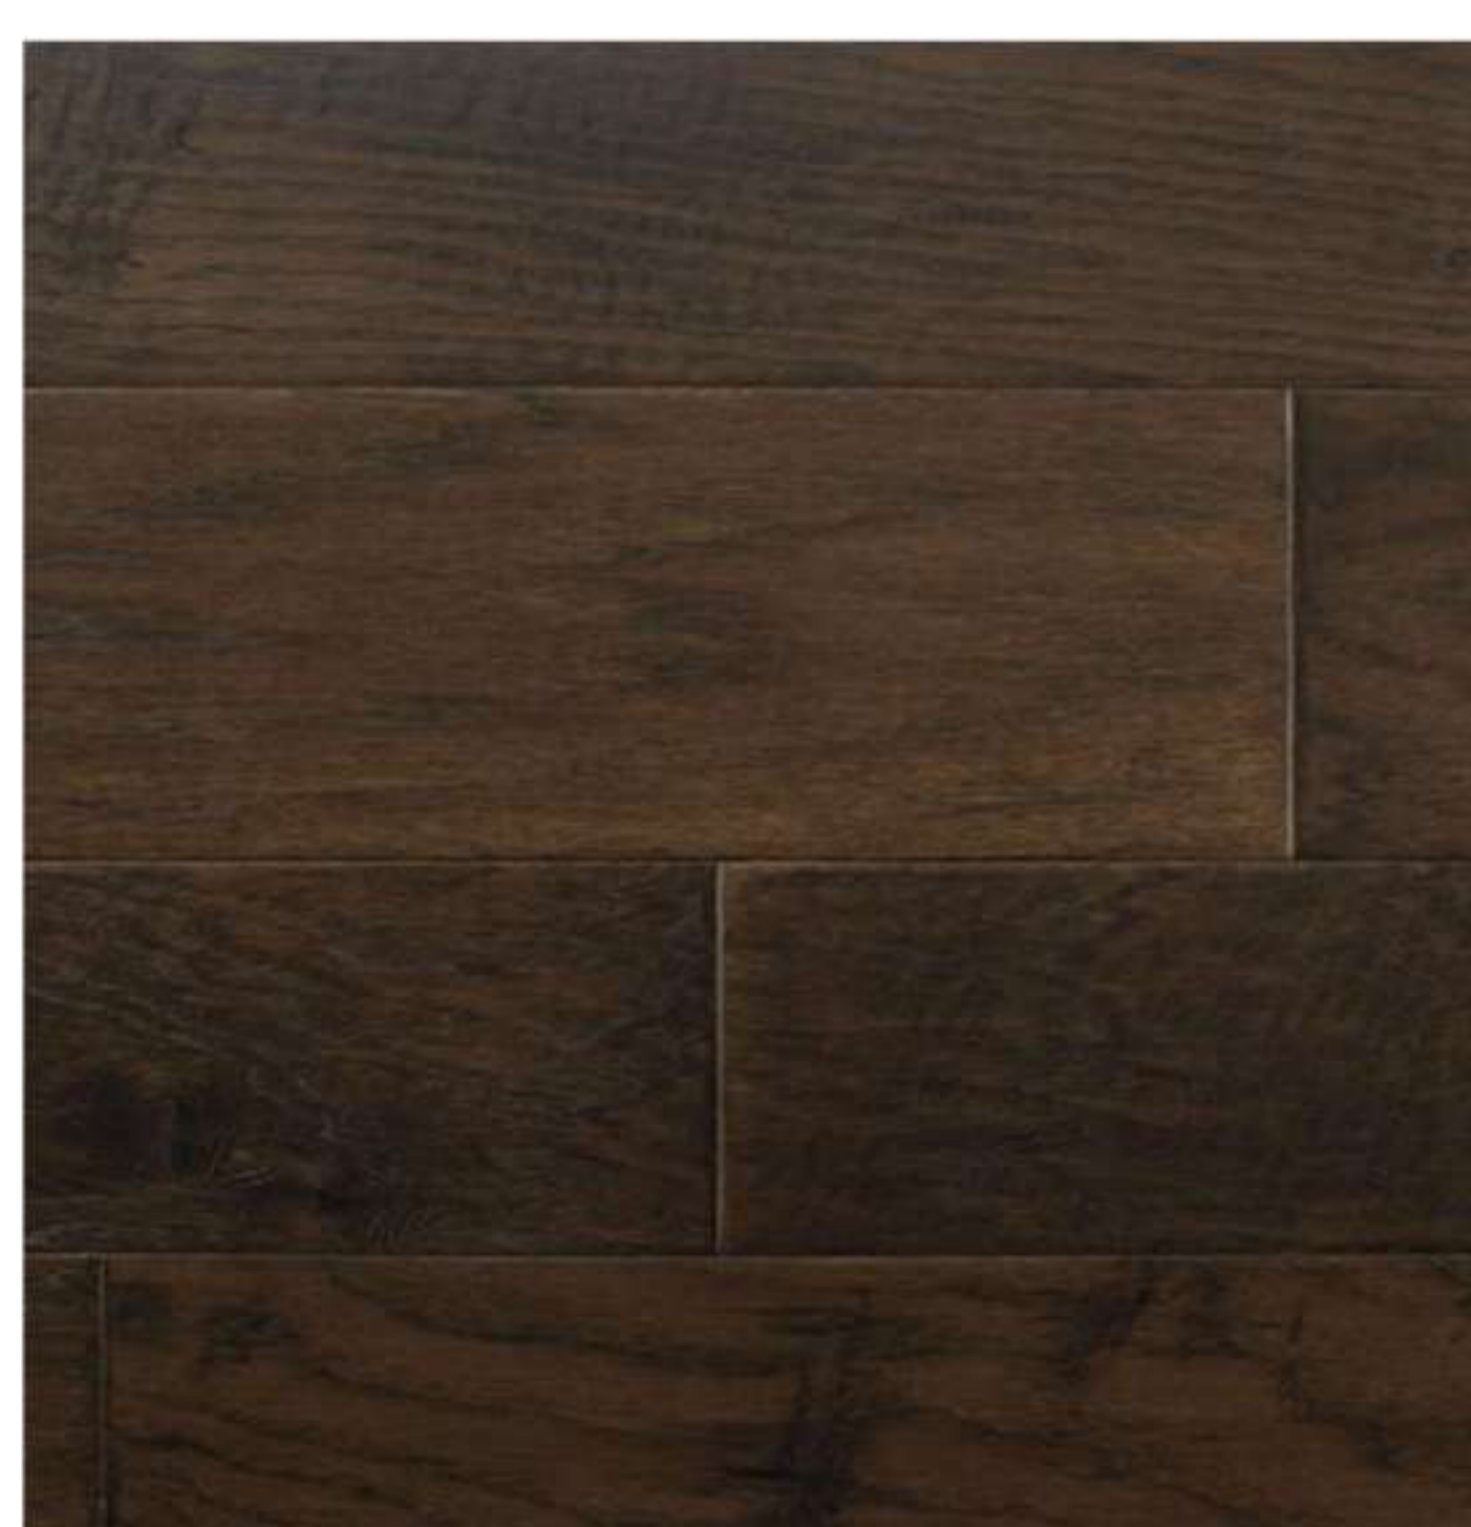

Texas Traditions | West Winds Collection

Product Specifications

Construction Engineered

Wear Layer 3mm

Finish Satin

Warranty 25 Years Limited Residential

Installation Method Glue down, nail or float

Hickory

Size: 3/8"x 4",5",6"x 4' RL (1.5mm) **Texture:** Smooth **Packaging:** 19.68 sq.ft./ctn 60 ctns/plt

MENARD

COLOR DISCLAIMER

Color rectangles are meant to be a representation of a color group and do not represent the true color of the product.

*All specifications and offerings subject to change without notice.