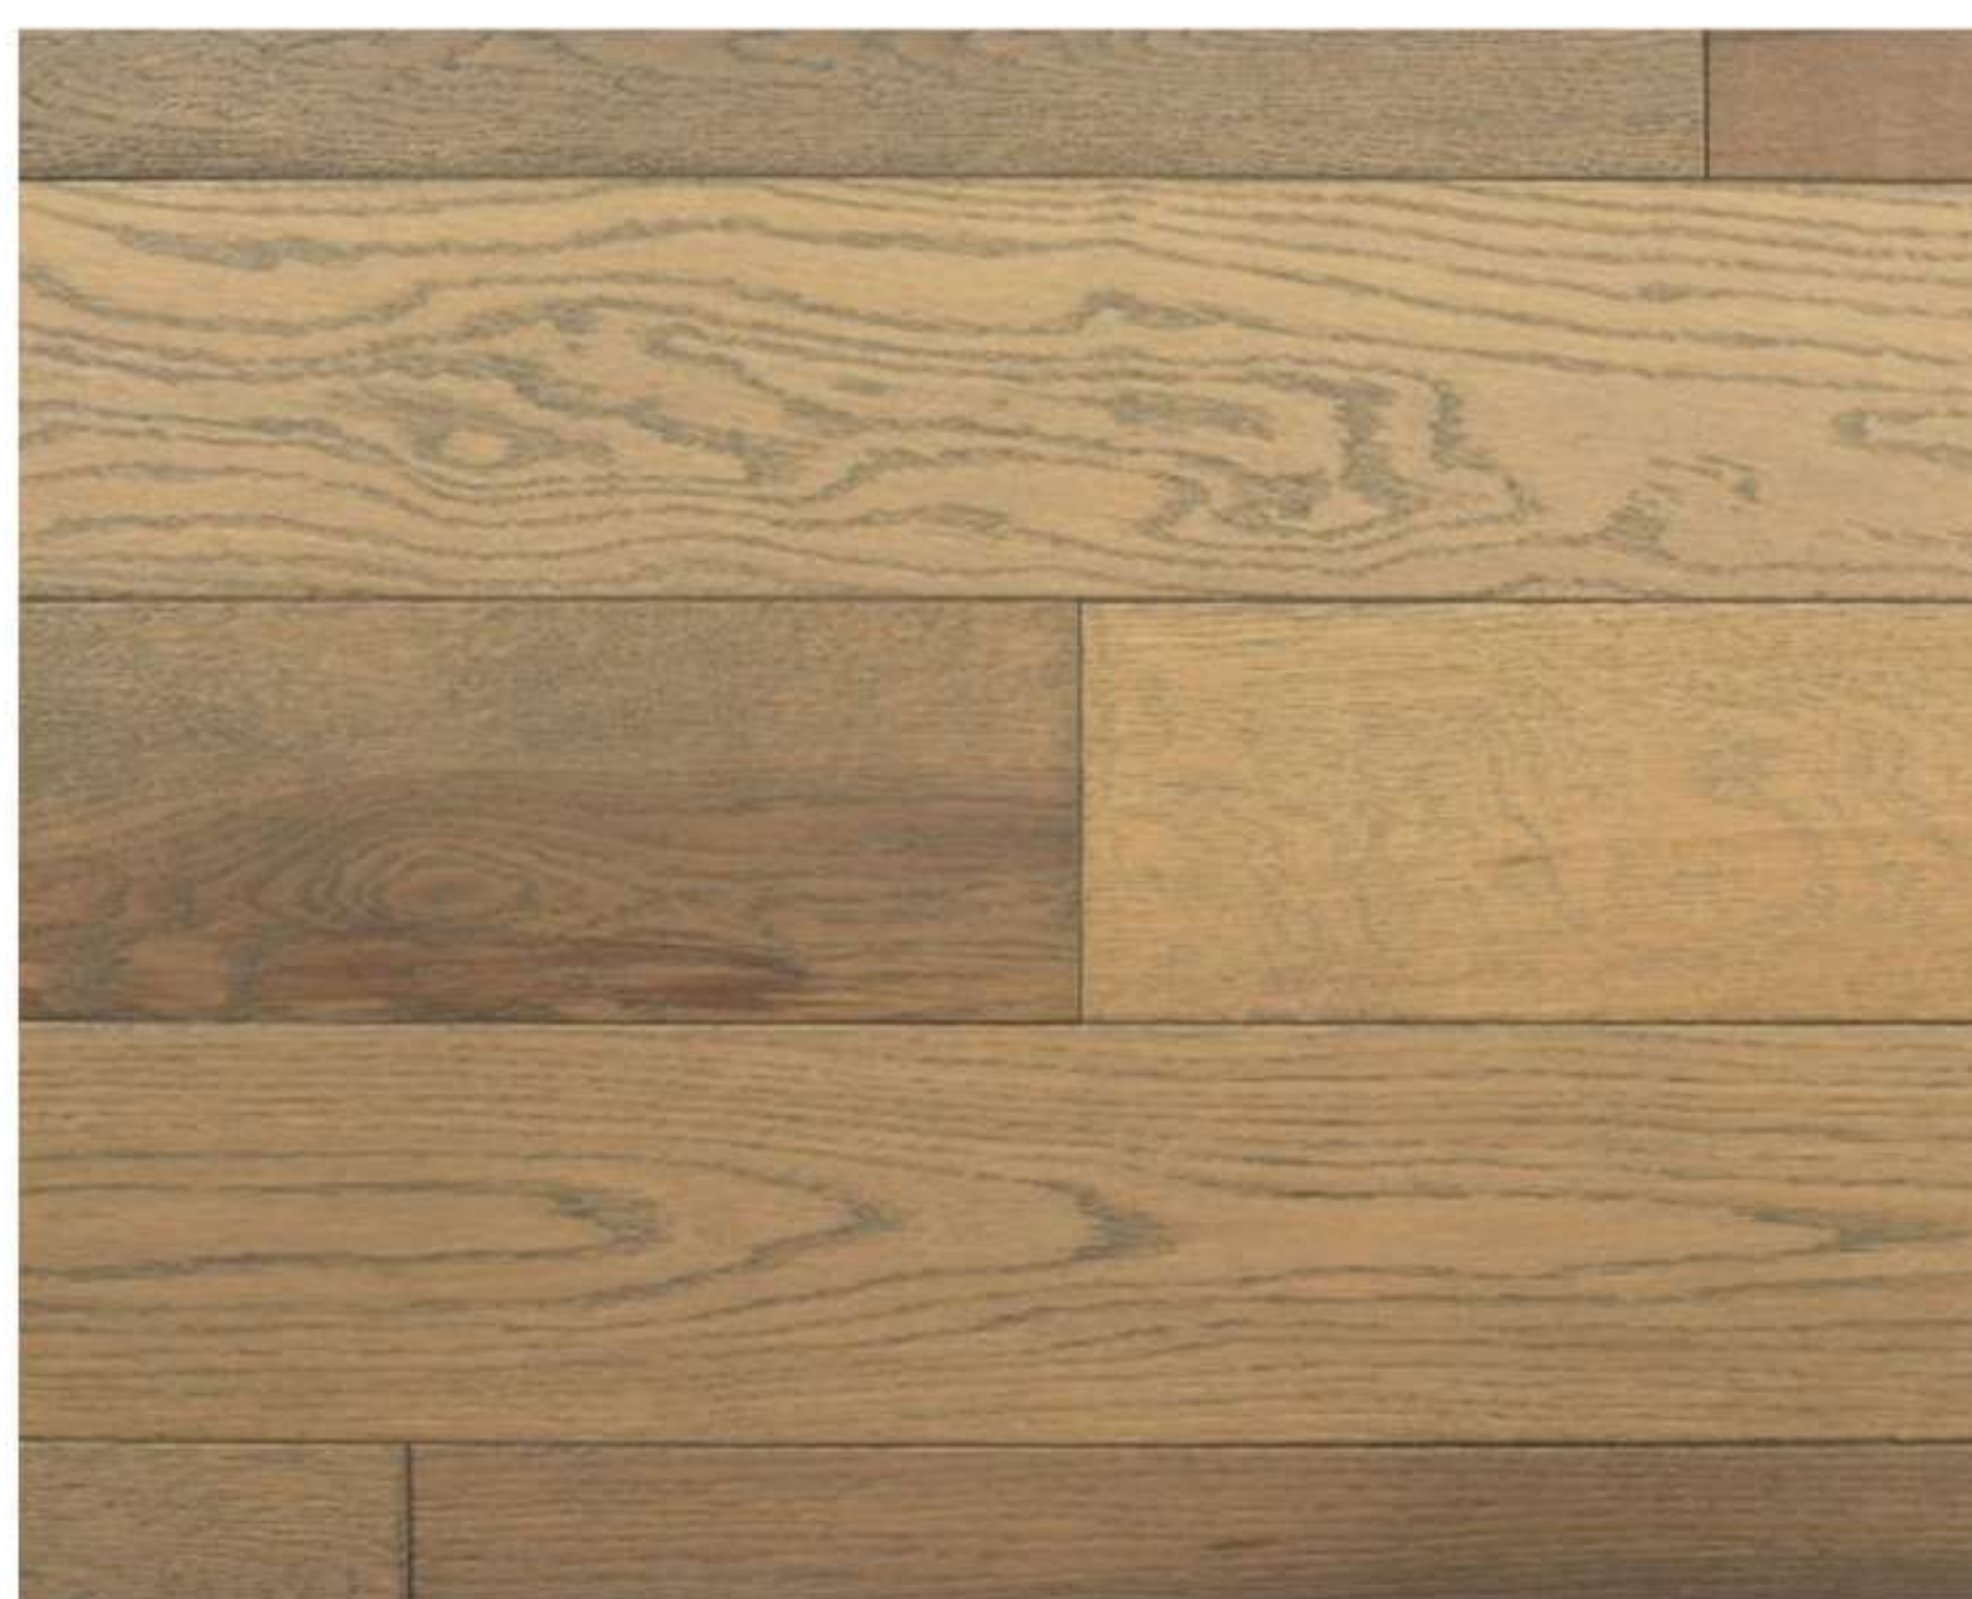

## Oak

**Size:** 3/8"x 5"x 4' RL (1.5mm) **Texture:** Open Grain Brushed **Packaging:** 34.45 sq.ft./ctn 48 ctn/plt

**LEREDO**

**LOCKHART**

**SANTA CRUZ**

**SANTA LUZ**

**SANTA ROSA**

**VERNON**