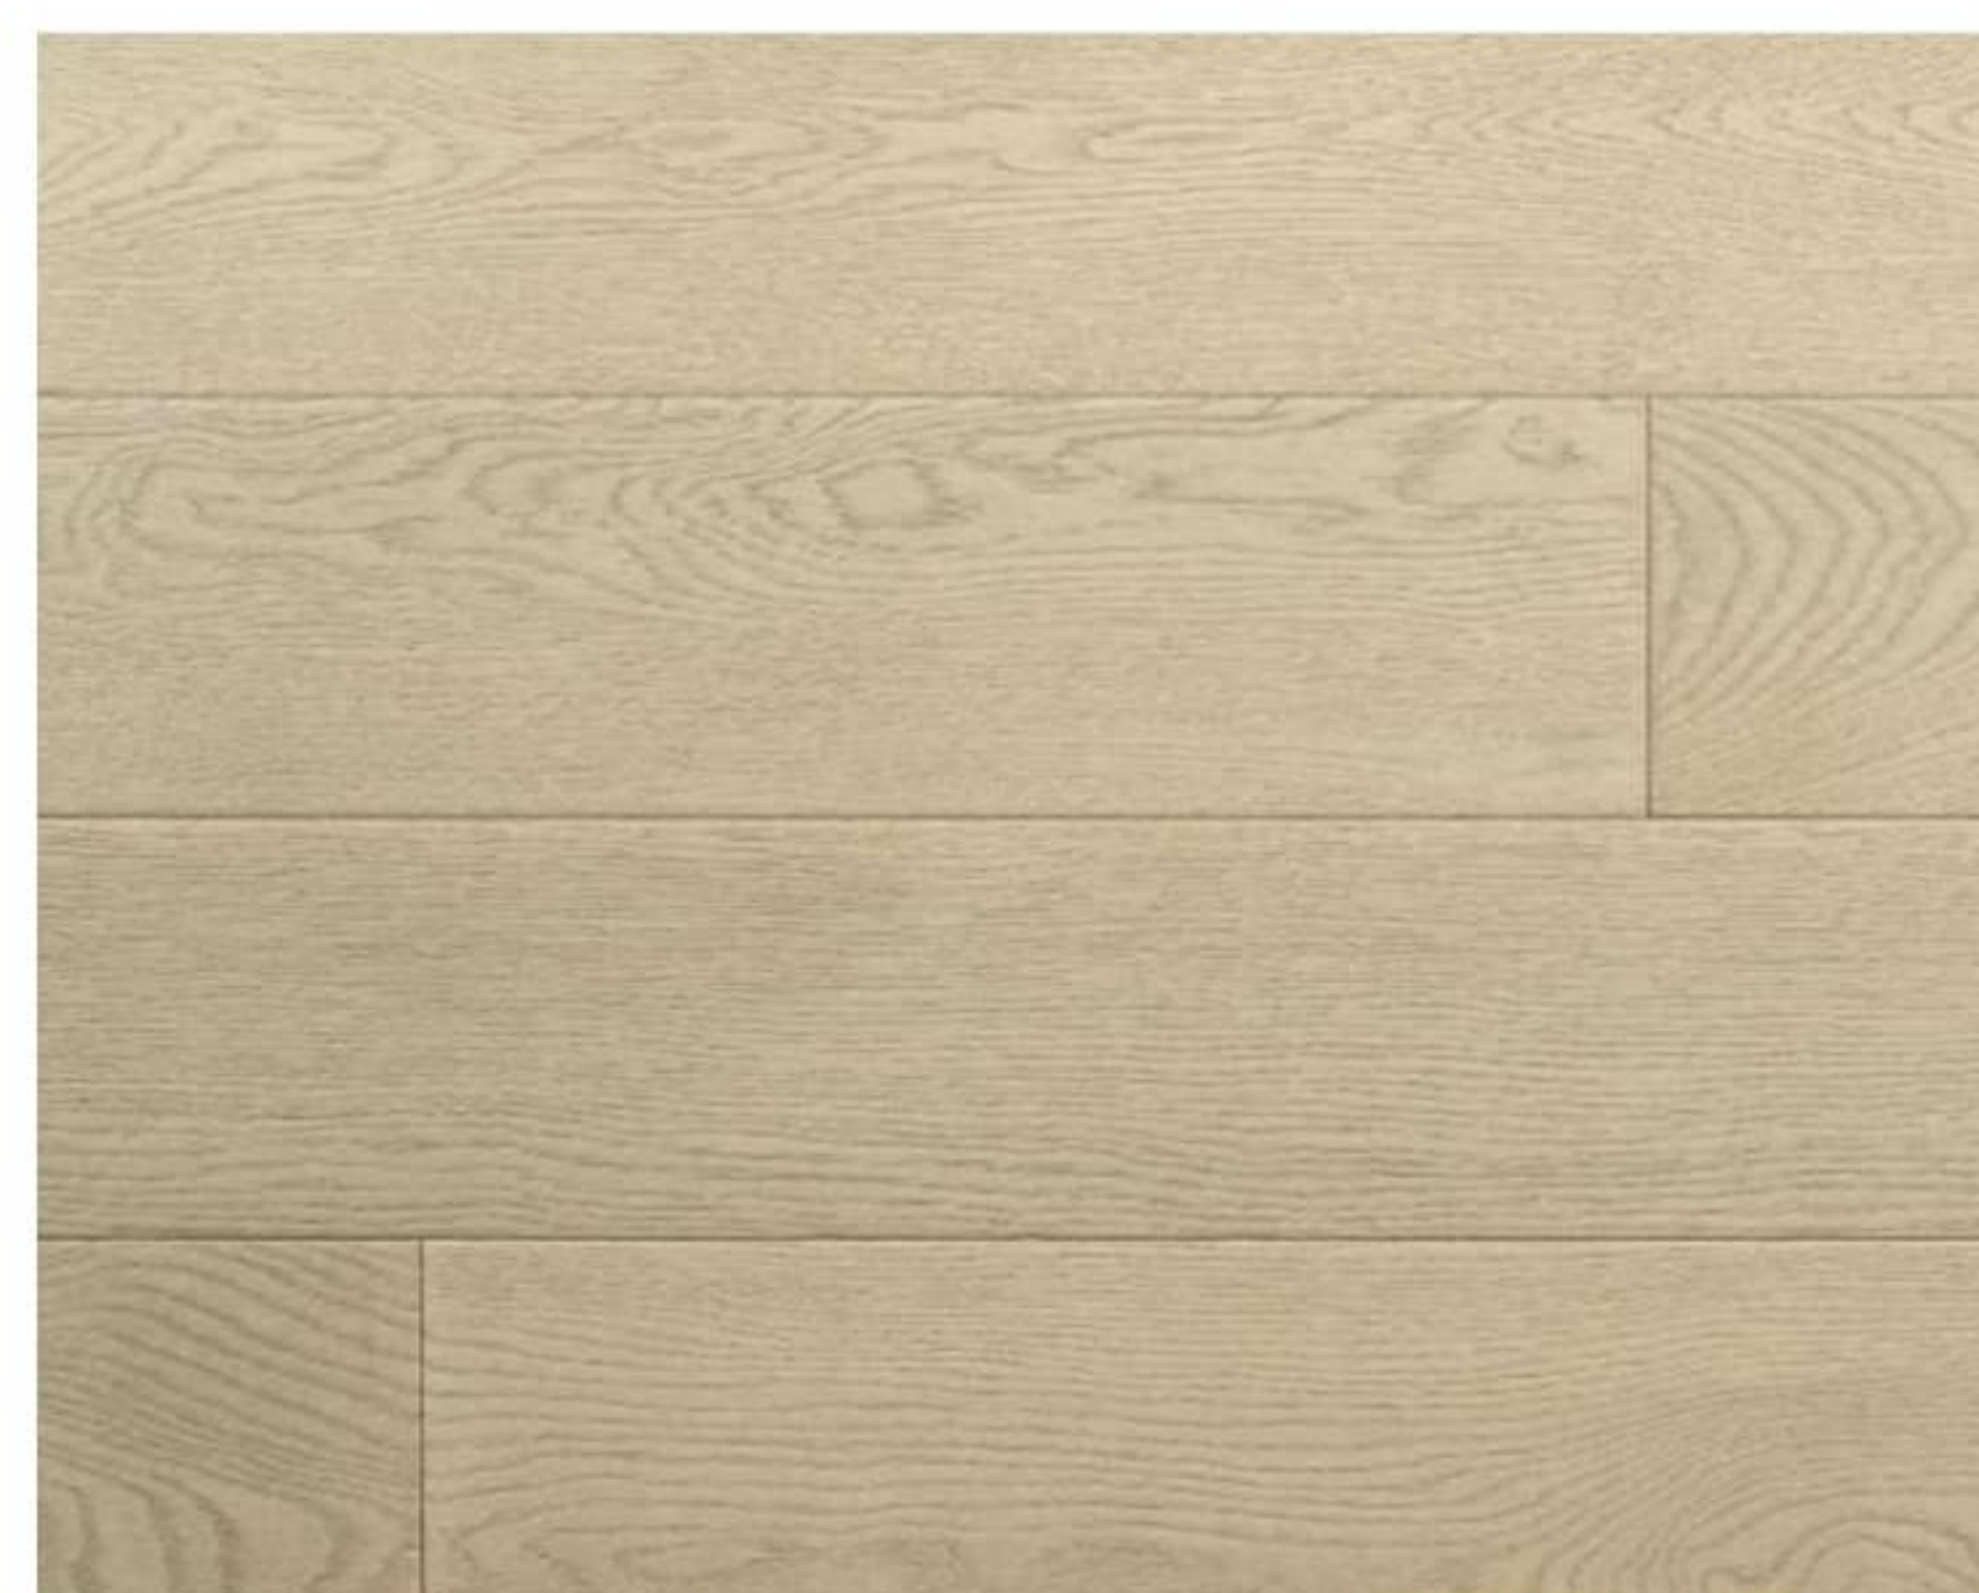

## Oak

**Size:** 3/8"x 5"x 4' RL (1.5mm) **Texture:** Open Grain Brushed **Packaging:** 34.45 sq.ft./ctn 48 ctn/plt

**LEREDO**

**LOCKHART**

**SANTA CRUZ**

**SANTA LUZ**

**SANTA ROSA**

**VERNON**