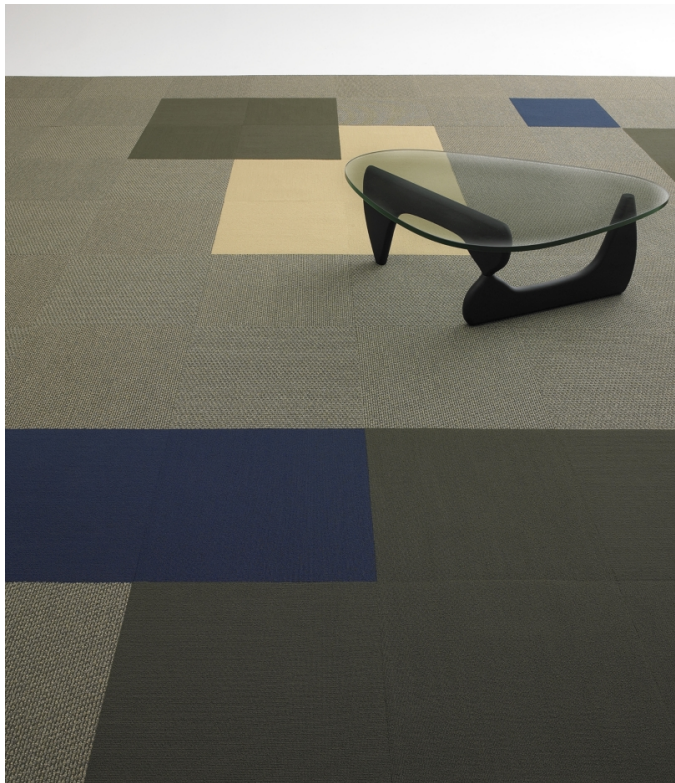

M | Tweed PRODUCT SPECIFICATIONS

COLLECTION	pdQ 2 Modular
STYLE NUMBER	10096
PRODUCT TYPE	Modular
CONSTRUCTION	Pattern Loop
FIBER TYPE	Eco Solution Q® Nylon
DYE METHOD	100% Solution Dyed
PRIMARY BACKING	Non-Woven Synthetic
SECONDARY BACKING	Ecoworx
PROTECTIVE TREATMENTS	SSP® Shaw Soil Protection