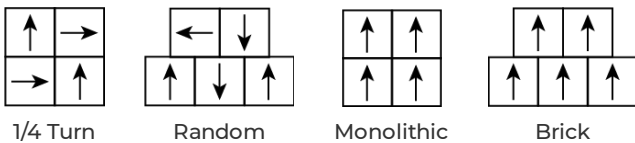

Installation Methods

Performance Testing

PILL TEST	Pass
RADIANT PANEL	Class I
NBS SMOKE	Less than 450
ELECTROSTATIC PROPENSITY	Less than 3.5 kv
CRI GREENLABEL PLUS	GLP9968
ADA COMPLIANCE	>0.6, meets the recommended static coefficient of friction for ADA walking surfaces and accessible routes