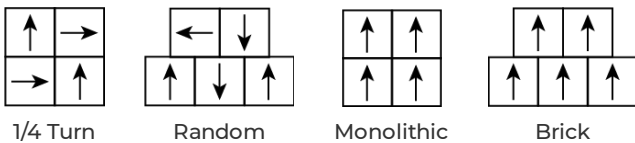

Installation Methods

Performance Testing

PILL TEST	Pass
RADIANT PANEL	Class I
NBS SMOKE	Less than 450
ELECTROSTATIC PROPENSITY	Less than 3.5 kv
CRI GREENLABEL PLUS	GLP2671
ADA COMPLIANCE	>0.6, meets the recommended static coefficient of friction for ADA walking surfaces and accessible routes